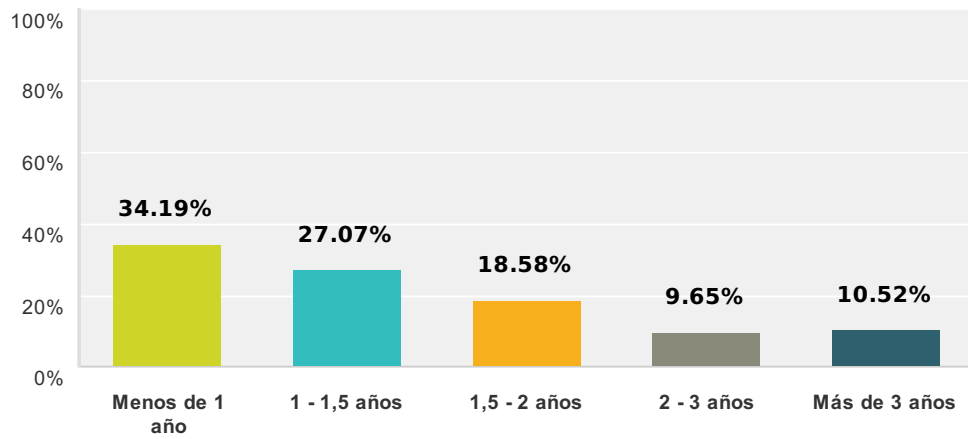

Q4 ¿Cuánto tiempo ha estado usando su teléfono actual?

Answered: 2,767 Skipped: 0

Answer Choices	Responses	
Menos de 1 año	34.19%	946
1 - 1,5 años	27.07%	749
1,5 - 2 años	18.58%	514
2 - 3 años	9.65%	267
Más de 3 años	10.52%	291
Total		2,767