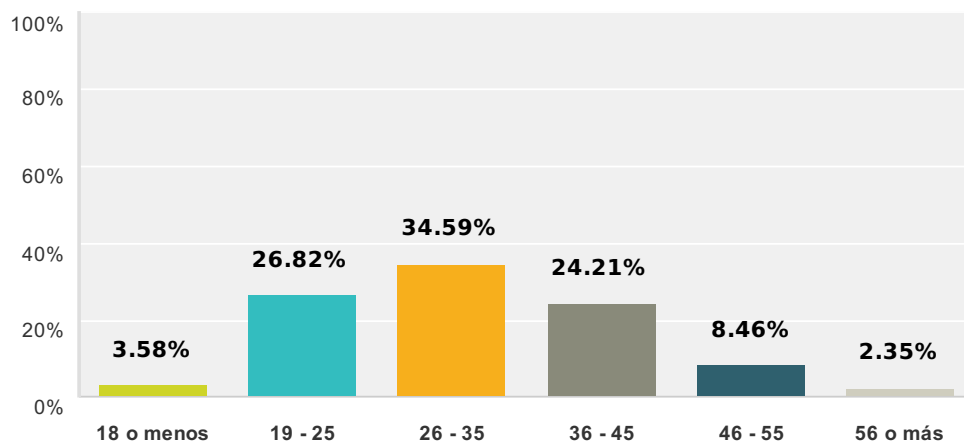

**Q2 Sexo**

Answered: 2,767 Skipped: 0

Answer Choices	Responses	
Masculino	46.87%	1,297
Femenino	53.13%	1,470
<b>Total</b>		<b>2,767</b>

## Q3 Edad

Answered: 2,767 Skipped: 0

Answer Choices	Responses
18 o menos	3.58% 99
19 - 25	26.82% 742
26 - 35	34.59% 957
36 - 45	24.21% 670
46 - 55	8.46% 234
56 o más	2.35% 65
<b>Total</b>	<b>2,767</b>